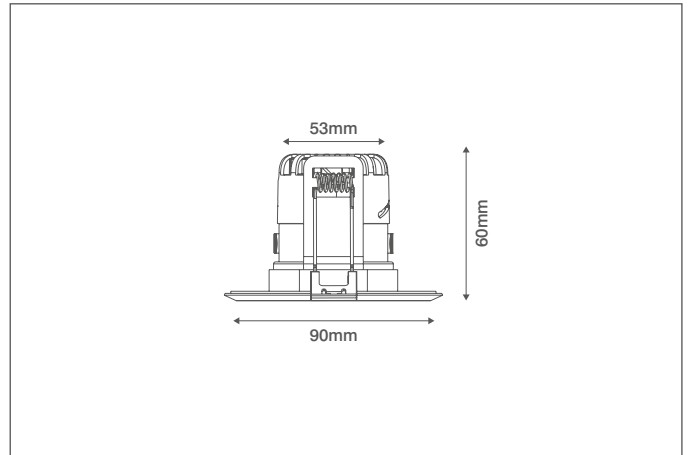

INCEPTOR® MILLI

Technical Specification

Product Code: OXM-B

Luckinslive 436166479

Description: 4-6.4W Dimmable LED Downlight With CCT Switch IP65 Black

General Information

Dimensions (mm)	90 (Dia.) x 60(D)
Materials	Bezel: ABS (Plated or Powder Coated); Rear Frame: Steel; Rear Housing: Polycarbonate; Lens: Polycarbonate
Bezel Colour	Black (RAL9005)
Product Weight (Kg)	0.22
Cutout Diameter Minimum (mm)	64
Cutout Diameter Maximum (mm)	75
Recess Depth (mm)	58
Ingress Protection	IP65
Impact Rating (IK)	IK05
Maximum Ceiling Thickness (mm)	37.5
Warranty (Years)	5