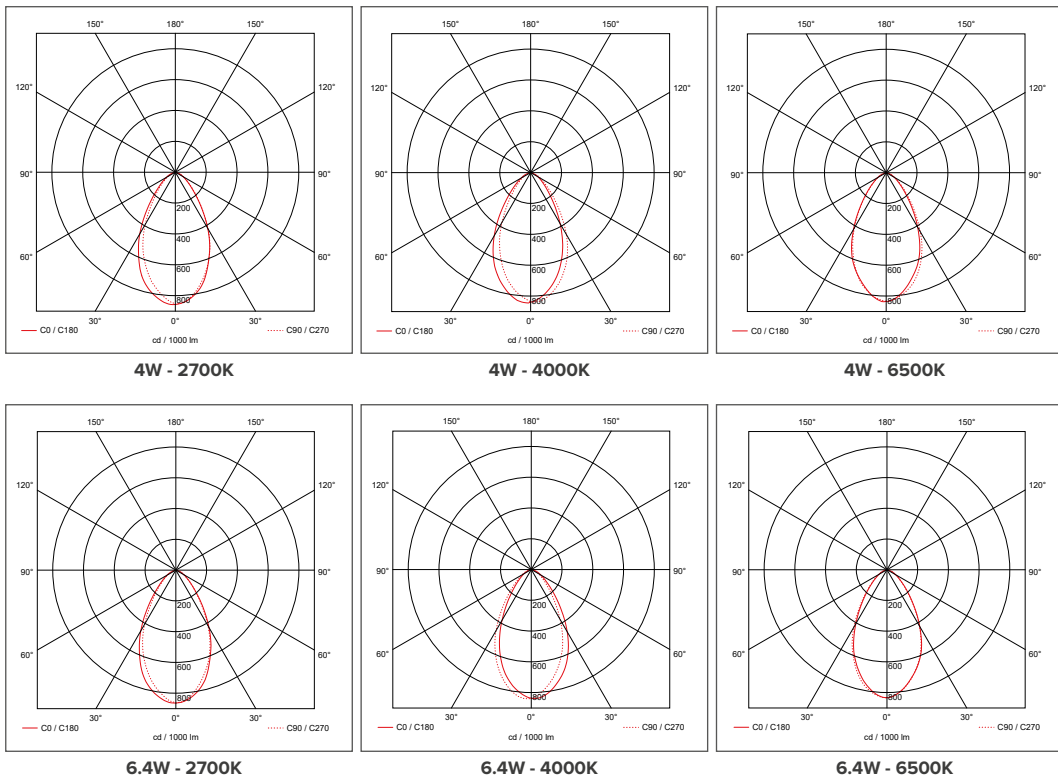

INCEPTOR® MILLI

Technical Specification

Product Code: OXM-B

Luckinslive 436166479

Description: 4-6.4W Dimmable LED Downlight With CCT Switch IP65 Black

Ovia Limited, Scolmore House, Mariner, Lichfield Road Industrial Estate,
Tamworth, Staffordshire, B79 7UL United Kingdom

T: +44 (0)1827 300640

E: sales@oviaUK.com | W: oviaUK.com

Catalogue

Section

DoC

Installation